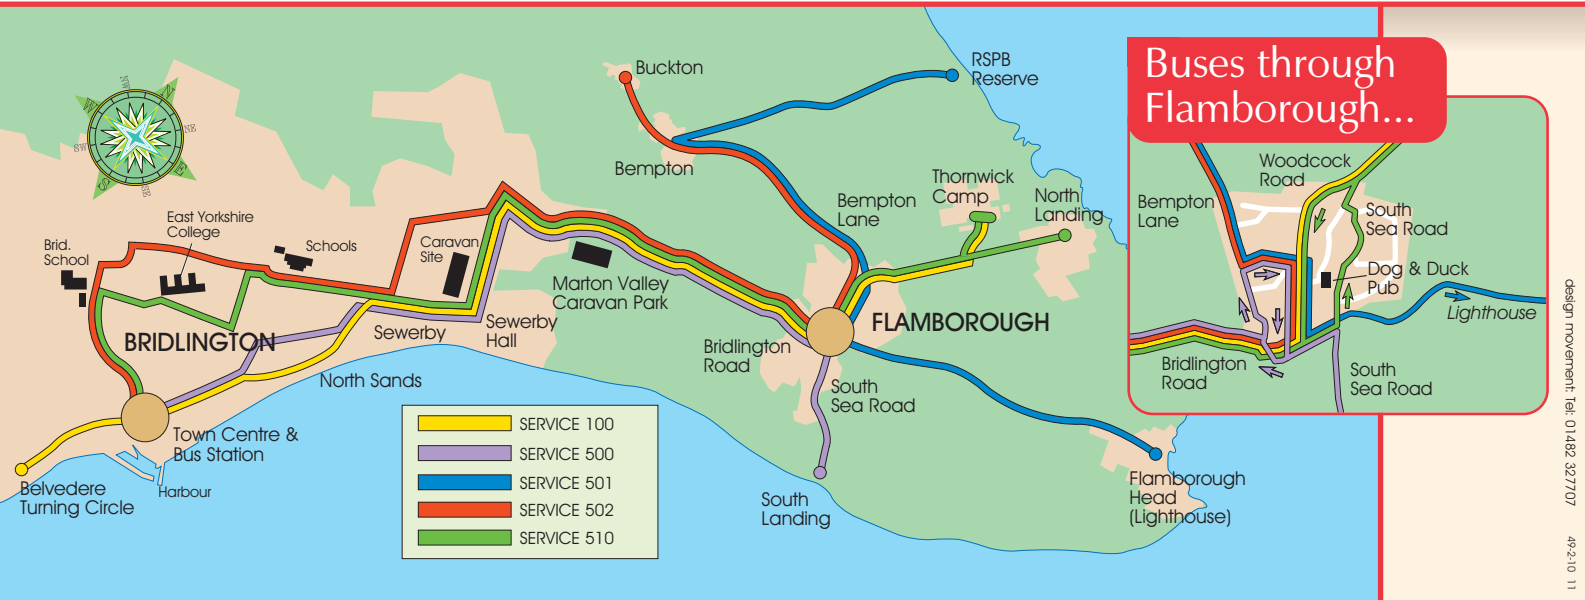

Sunday & Bank Holidays

	501	501	501	501	501	501	501
	a.m.	a.m.	a.m.	p.m.	p.m.	p.m.	p.m.
Flamborough Lighthouse	-	1050	1150	1250	2 50	3 50	4 50
Flamborough Dog & Duck (Arrive)	-	1100	1200	1 00	3 00	4 00	5 00
Flamborough Dog & Duck (Depart) ..	1005	1105	1205	1 05	3 05	4 05	5 05
Bempton	1013	1113	1213	1 13	3 13	4 13	5 13
RSPB Reserve (Arrive)	1020	1120	1220	1 20	3 20	4 20	5 20
RSPB Reserve (Depart)	1025	1125	1225	1 25	3 25	4 25	5 25
Bempton	1032	1132	1232	1 32	3 32	4 32	5 32
Flamborough Dog & Duck	1040	1140	1240	1 40	3 40	4 40	5 40
Flamborough Lighthouse	1050	1150	1250	1 50	3 50	4 50	5 50

DOWNLOAD...

... your next timetable from www.eyms.co.uk

BUS call **01482 22 22 22**

Open every day. 8.00am - 8.00pm

Ride with us:

Many East Yorkshire buses have CCTV - for your safety.

All our buses are non-smoking.

◆ Bridlington ◆ Sewerby ◆ Flamborough ◆ Bempton ◆ Buckton ◆ Thornwick Bay ◆

◆ Your bus routes ◆

design movement: Tel: 01482 327707 4/2-10 11

www.eyms.co.uk
BusCall: 01482 22 22 22
Revised:
Sunday 28 March 2010.

Flamborough Buses

services:
100, 500, 501, 502 & 510

◆ Bridlington ◆ Sewerby ◆ Flamborough ◆
◆ Bempton ◆ Thornwick Bay ◆

Your regular, reliable East Yorkshire bus service.

- Bridlington
- Sewerby Road
- Sewerby Park
- Flamborough
- North Landing
- Bempton
- Buckton